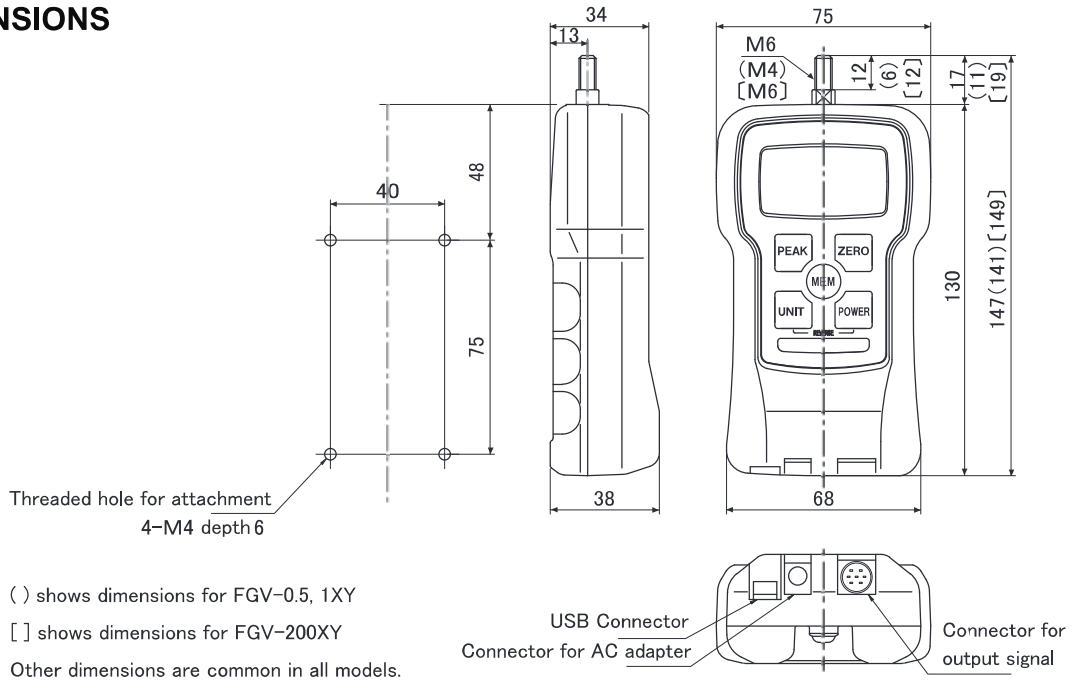

FGV-XY DIMENSIONS

Measurement Attachments (standard accessories)

The following drawing is for the attachments included with the FGV-5 ~ 50XY (M6).